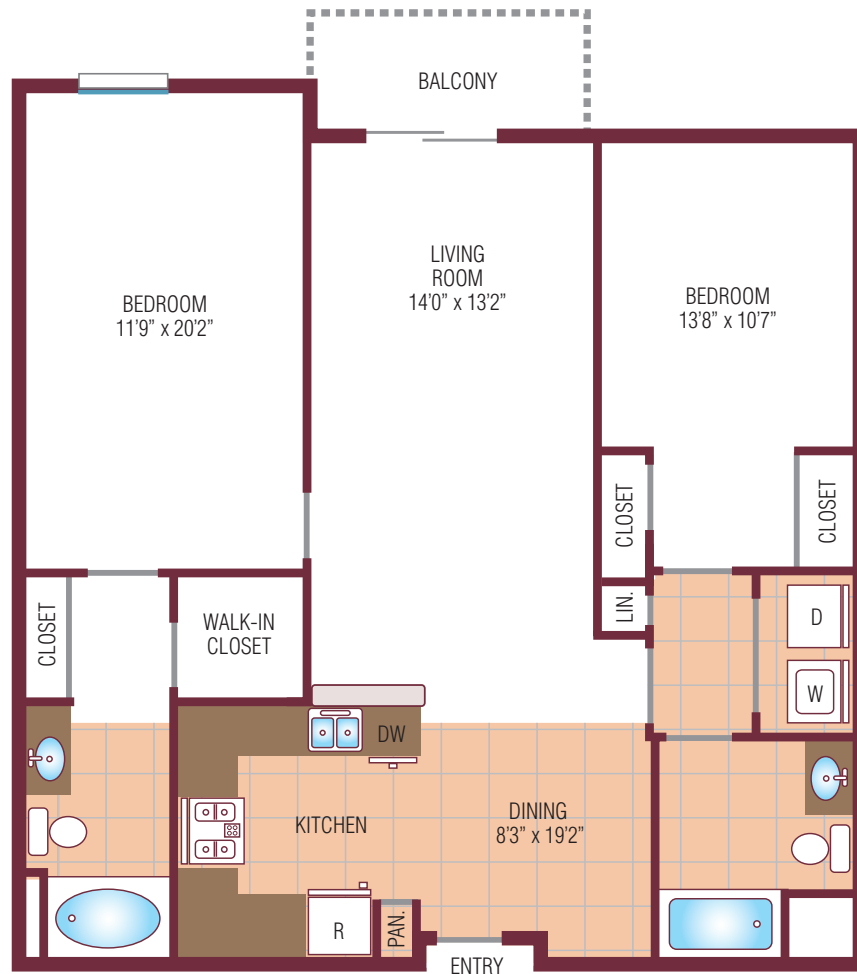

THE SIENA

Plan 2A • 2 Bedroom • 2 Bathroom • 1,272 - 1,310 Sq. Ft.

LEASING CENTER

9800 Mira Lee Way, San Diego, CA 92126

888-690-5499 • CasaMiraView.com